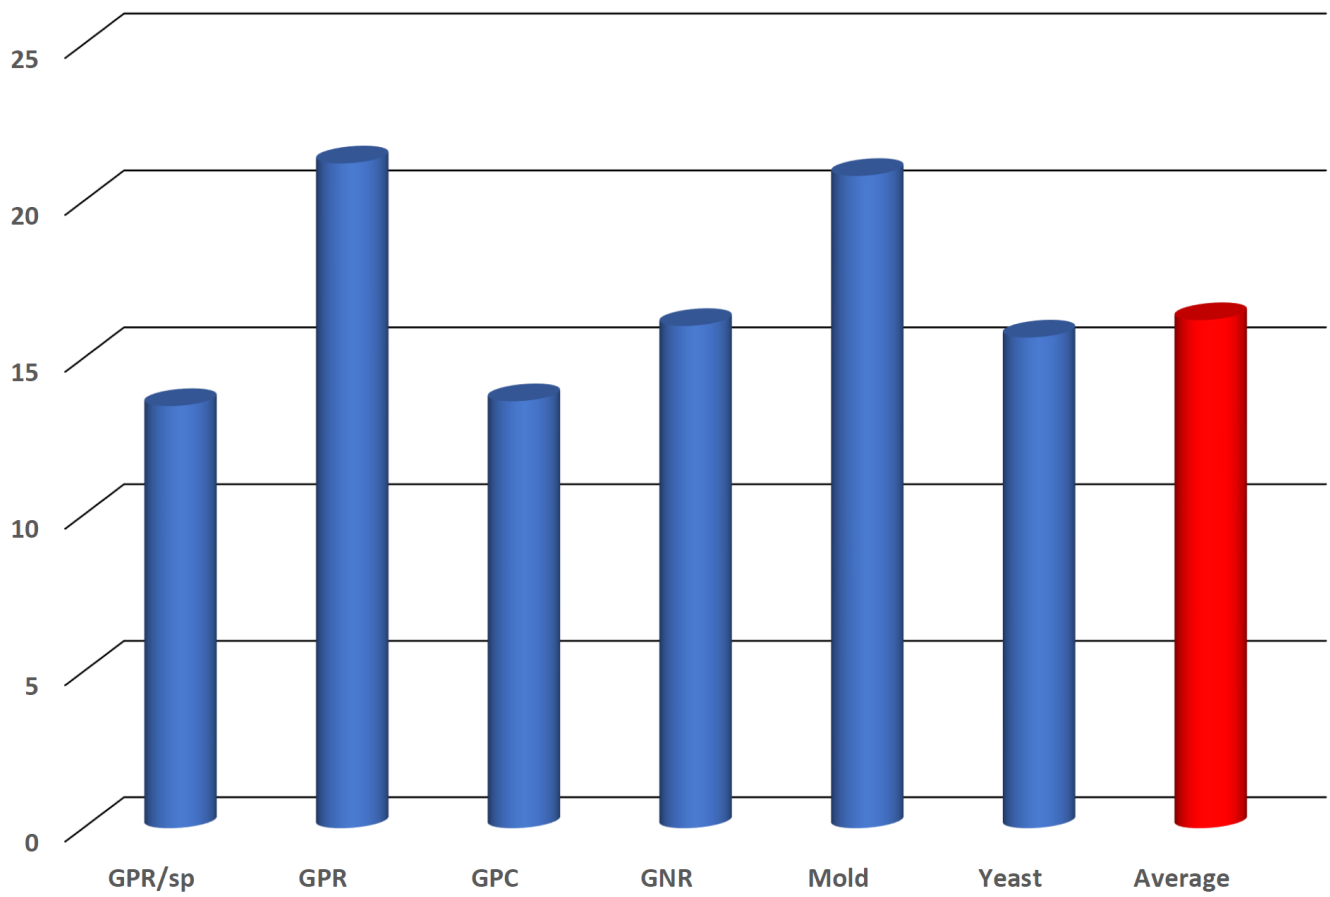

CryoLC® Turnaround Times: 2015 – 2020

CryoHC® Turnaround Times: 2015 – 2020